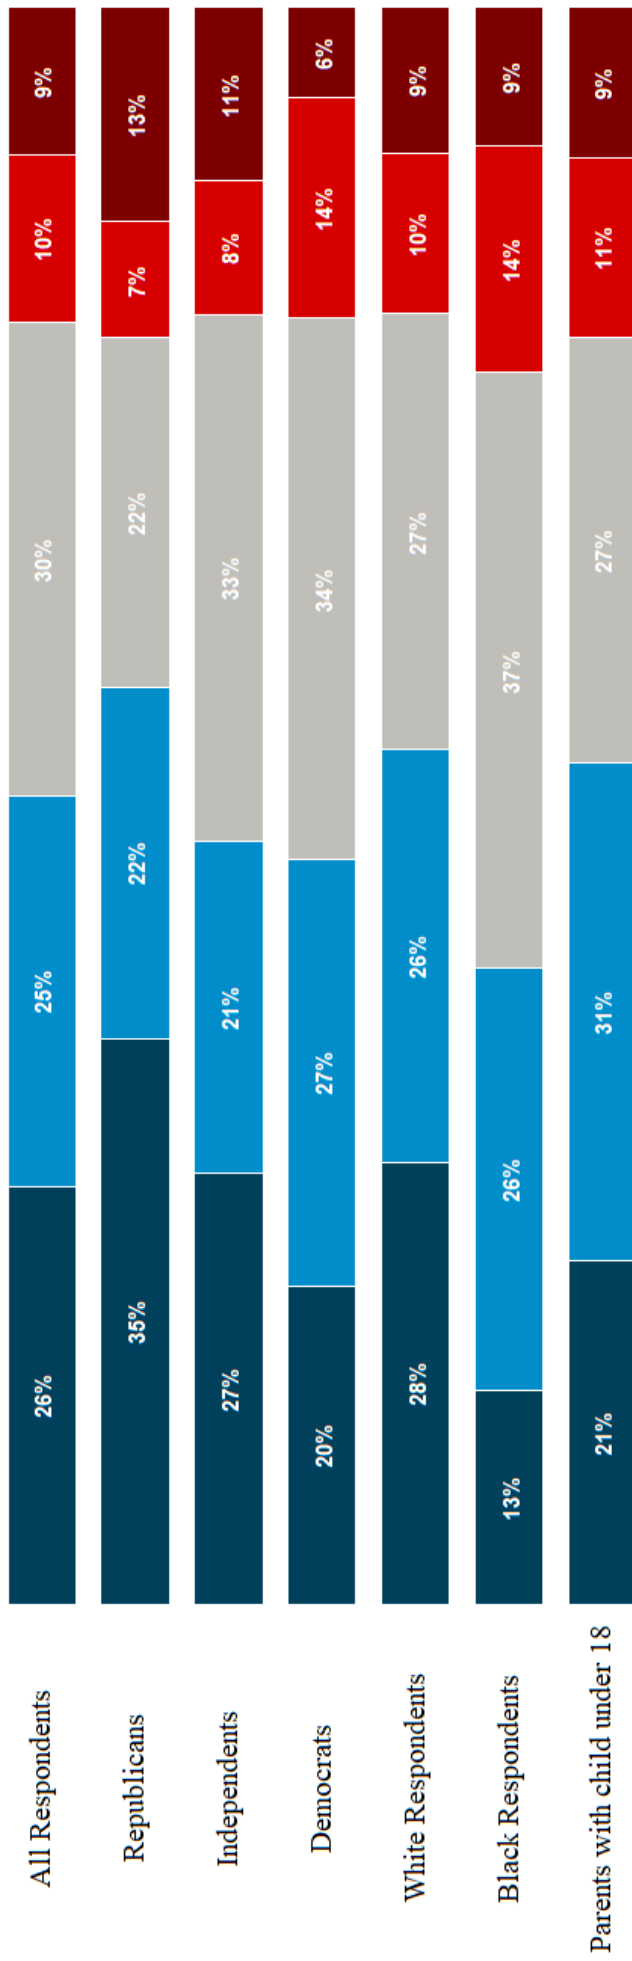

Do you favor or oppose public schools separating more advanced and less advanced students?

■ Strongly favor
 ■ Somewhat favor
 ■ Neither favor nor oppose
 ■ Somewhat oppose
 ■ Strongly oppose

Poll conducted online December 14-20, 2021 by YouGov.
 Nationally representative sample of 1000 respondents.

UMassAmherst

UMass Poll