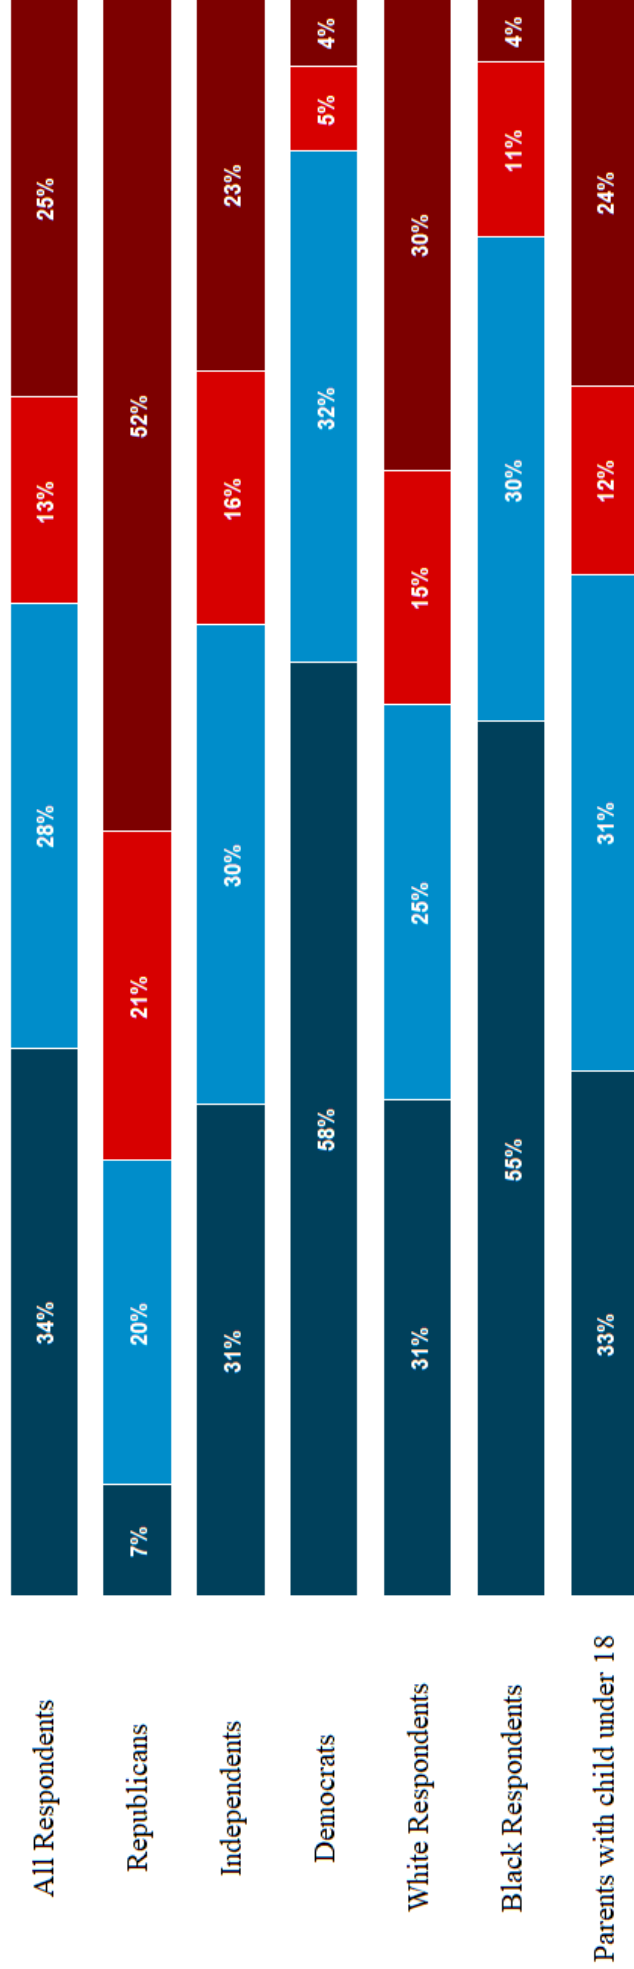

How much should public schools teach about racial inequality?

■ A lot ■ Some ■ A little ■ None

Poll conducted online December 14-20, 2021 by YouGov.
Nationally representative sample of 1000 respondents.