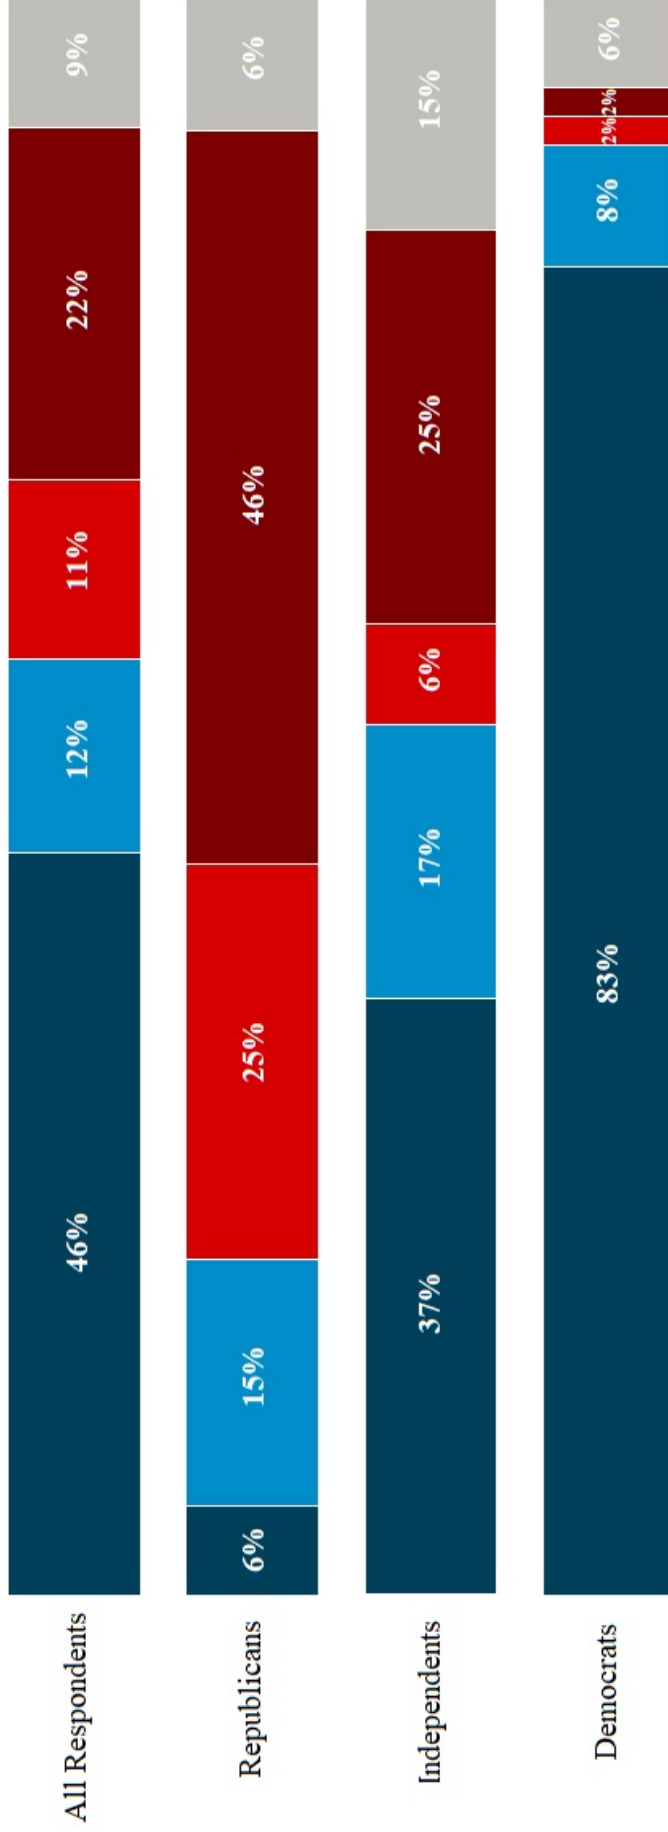

Do you believe that Joe Biden's victory in the 2020 presidential election was legitimate or not legitimate?

*Poll conducted online December 14-20, 2021 by YouGov.
Nationally representative sample of 1000 respondents.*